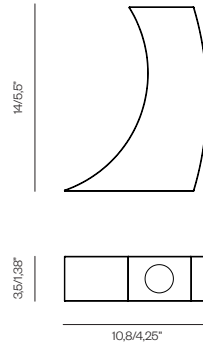

COMPONENTS, MATERIALS & FINISHES

Raw aluminium

DIMENSIONS

Radius:

10,8 x 3,5 x h.14 cm

4,25 x 1,38 x 5,51 in

0,69 Kg - 1,52 lbs

Rectangular:

8 x 3,5 x h.14,7cm

3,15 x 1,38 x 5,79 in

1,2 Kg - 2,64 lbs

L:

18 x 3,5 x h.11,6 cm

7,09 x 1,38 x 4,57 in

0,73 Kg - 1,6 lbs

Triangular:

16,6 x 3,5 x h.7 cm

6,54 x 1,38 x 2,76 in

0,5 Kg - 1,1 lbs

PACKAGING

The silhouette is delivered inside a cardboard box.

CLEANING AND MAINTENANCE

Clean with a damp cloth or a mild soap, recommended to use a green baize.

Do not use cleaning products with alcohols and solvents or their derivatives.

Radius