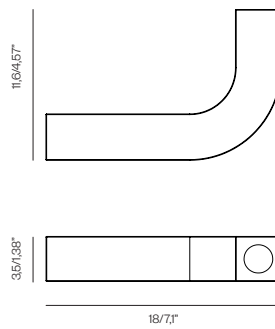

COMPONENTS, MATERIALS & FINISHES

Raw aluminium

DIMENSIONS

Radius:

10,8 x 3,5 x h.14 cm

4,25 x 1,38 x 5,51 in

0,69 Kg - 1,52 lbs

Rectangular:

8 x 3,5 x h.14,7cm

3,15 x 1,38 x 5,79 in

1,2 Kg - 2,64 lbs

L:

18 x 3,5 x h.11,6 cm

7,09 x 1,38 x 4,57 in

0,73 Kg - 1,6 lbs

Triangular:

16,6 x 3,5 x h.7 cm

6,54 x 1,38 x 2,76 in

0,5 Kg - 1,1 lbs

PACKAGING

The silhouette is delivered inside a cardboard box.

CLEANING AND MAINTENANCE

Clean with a damp cloth or a mild soap, recommended to use a green baize.

Do not use cleaning products with alcohols and solvents or their derivatives.

Radius

Rectangular

L

Triangular